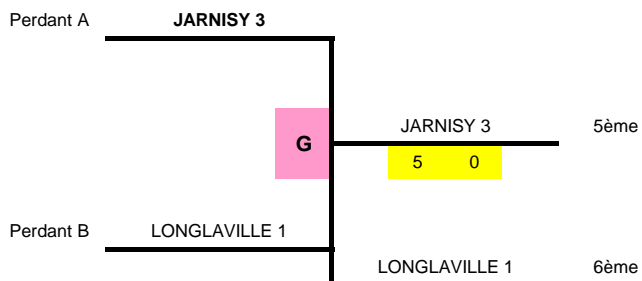

5ème/6ème Place