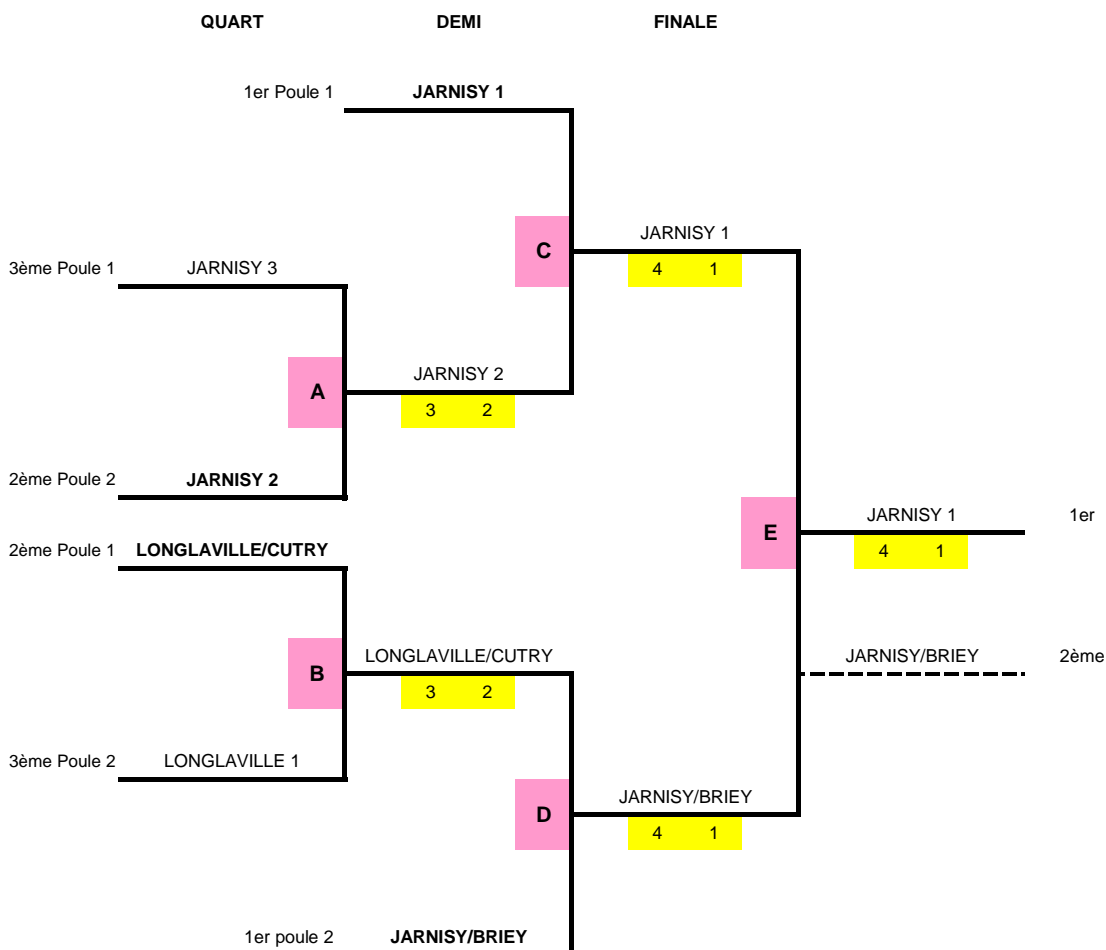

### Poule 1

JARNISY 1 LONGLAVILLE/CUTRY JARNISY 3
---

JARNISY 1			
LONGLAVILLE/CUTRY	JARNISY 3	4	1
JARNISY 1	JARNISY 3	5	0
LONGLAVILLE/CUTRY			
JARNISY 1	LONGLAVILLE/CUTRY	4	1
JARNISY 3			

	Pts	Pp	Pc	Diff
<b>1er</b> JARNISY 1	6	9	1	8
<b>2ème</b> LONGLAVILLE/CUTRY	4	5	5	0
<b>3ème</b> JARNISY 3	2	1	9	-8

### Poule 2

JARNISY 2 LONGLAVILLE 1 JARNISY/BRIEY
---

JARNISY 2			
LONGLAVILLE 1	JARNISY/BRIEY	0	5
JARNISY 2	JARNISY/BRIEY	1	4
LONGLAVILLE 1			
JARNISY 2	LONGLAVILLE 1	4	1
JARNISY/BRIEY			

	Pts	Pp	Pc	Diff
<b>1er</b> JARNISY/BRIEY	6	9	1	8
<b>2ème</b> JARNISY 2	4	5	5	0
<b>3ème</b> LONGLAVILLE 1	2	1	9	-8

# Coupe Jeunes - Tableau final

Tour n°4 - Longlaville - Samedi 30 Mars 2013

### 3ème/4ème Place